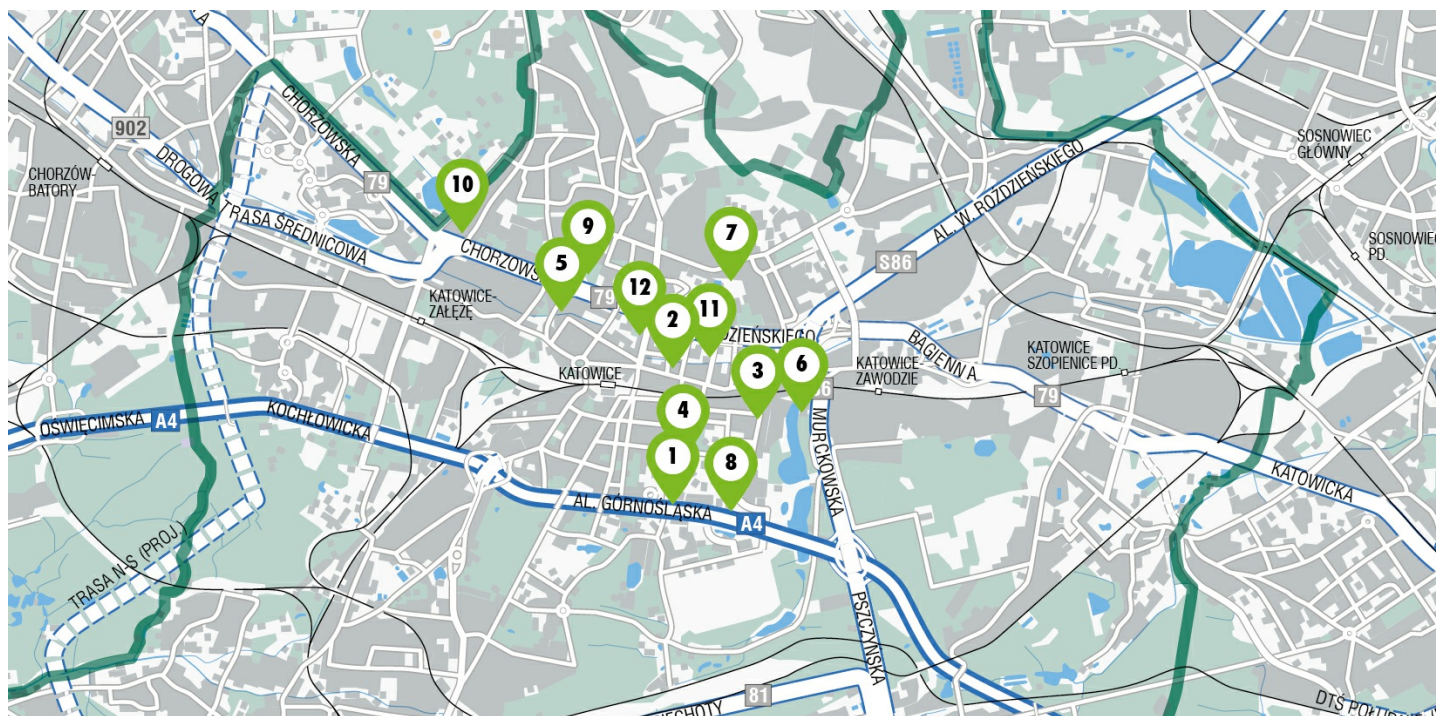

RYNEK BIUROWY KATOWICE

Building	Address
1.	A4 Business Park
2.	Altus
3.	Atrium
4.	Centrum Biurowe Francuska
5.	Dąbrowki 16
6.	Green Park

Building	Address
7.	Jesionowa Business Point
8.	Millennium Plaza
9.	Katowice Business Point
10.	Silesia Business Park
11.	Silesia Star
12.	.KTW